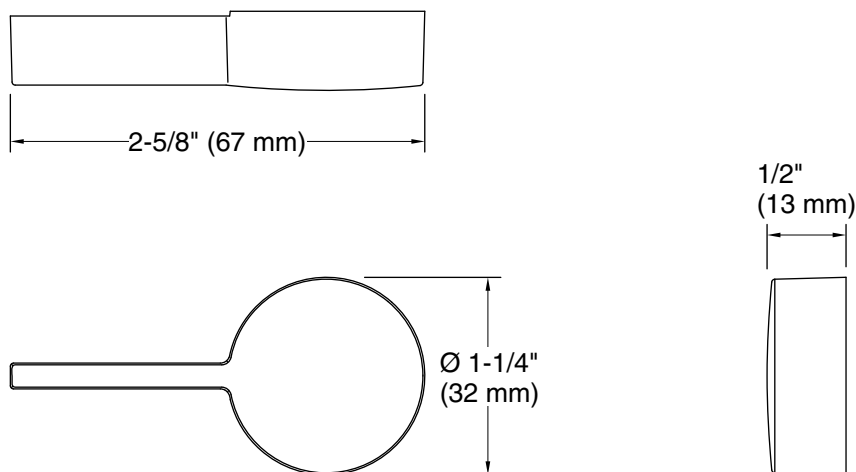

**Reach™**  
left-hand trip lever  
**K-21710-L**

**Features**

- Left-hand trip lever
- For use with the K-78080 Reach™ toilet

**Material**

- Premium metal construction for durability and reliability
- KOHLER finishes resist corrosion and tarnishing

## Technical Information

All product dimensions are nominal.

Material: Metal